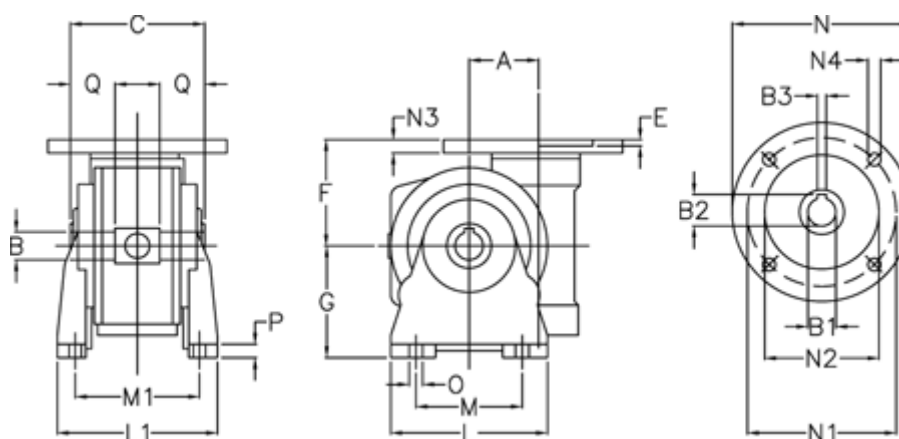

Data Sheet

Article number: 3902185020350

Description: Worm gear
VF 185-V-20-132B5, without lubrication

Measures

A	= 185.4	G	= 254	N3	= 16
B	= 60 H7	L	= 360	N4	= 13
B1 E7	= 38	L1	= 320	O	= 22
B2	= 41.3	M	= 270	P	= 22
B3 H9	= 10	M1	= 251	Q	= 65
C	= 190	N	= 300		
E	= 4	N1	= 265		
F	= 217	N2	= 230		